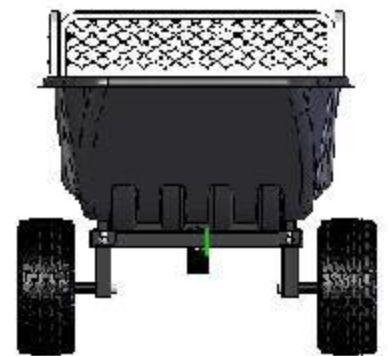

NEW from

POLAR

HB 12

Lawn & Garden Trailer

- 12 Cubic Foot (.34 m³) capacity
- 1.35 m x .76 m x .36 m bucket

- Pass-thru Axle for extra Clearance
- High Impact Polyethylene Body
- Tilt and Pivot Frame
- Tubeless Rubber Tires
- Quick Release Tipper Latch

- Optional Side Rails increase capacity
- Optional Travel Cover